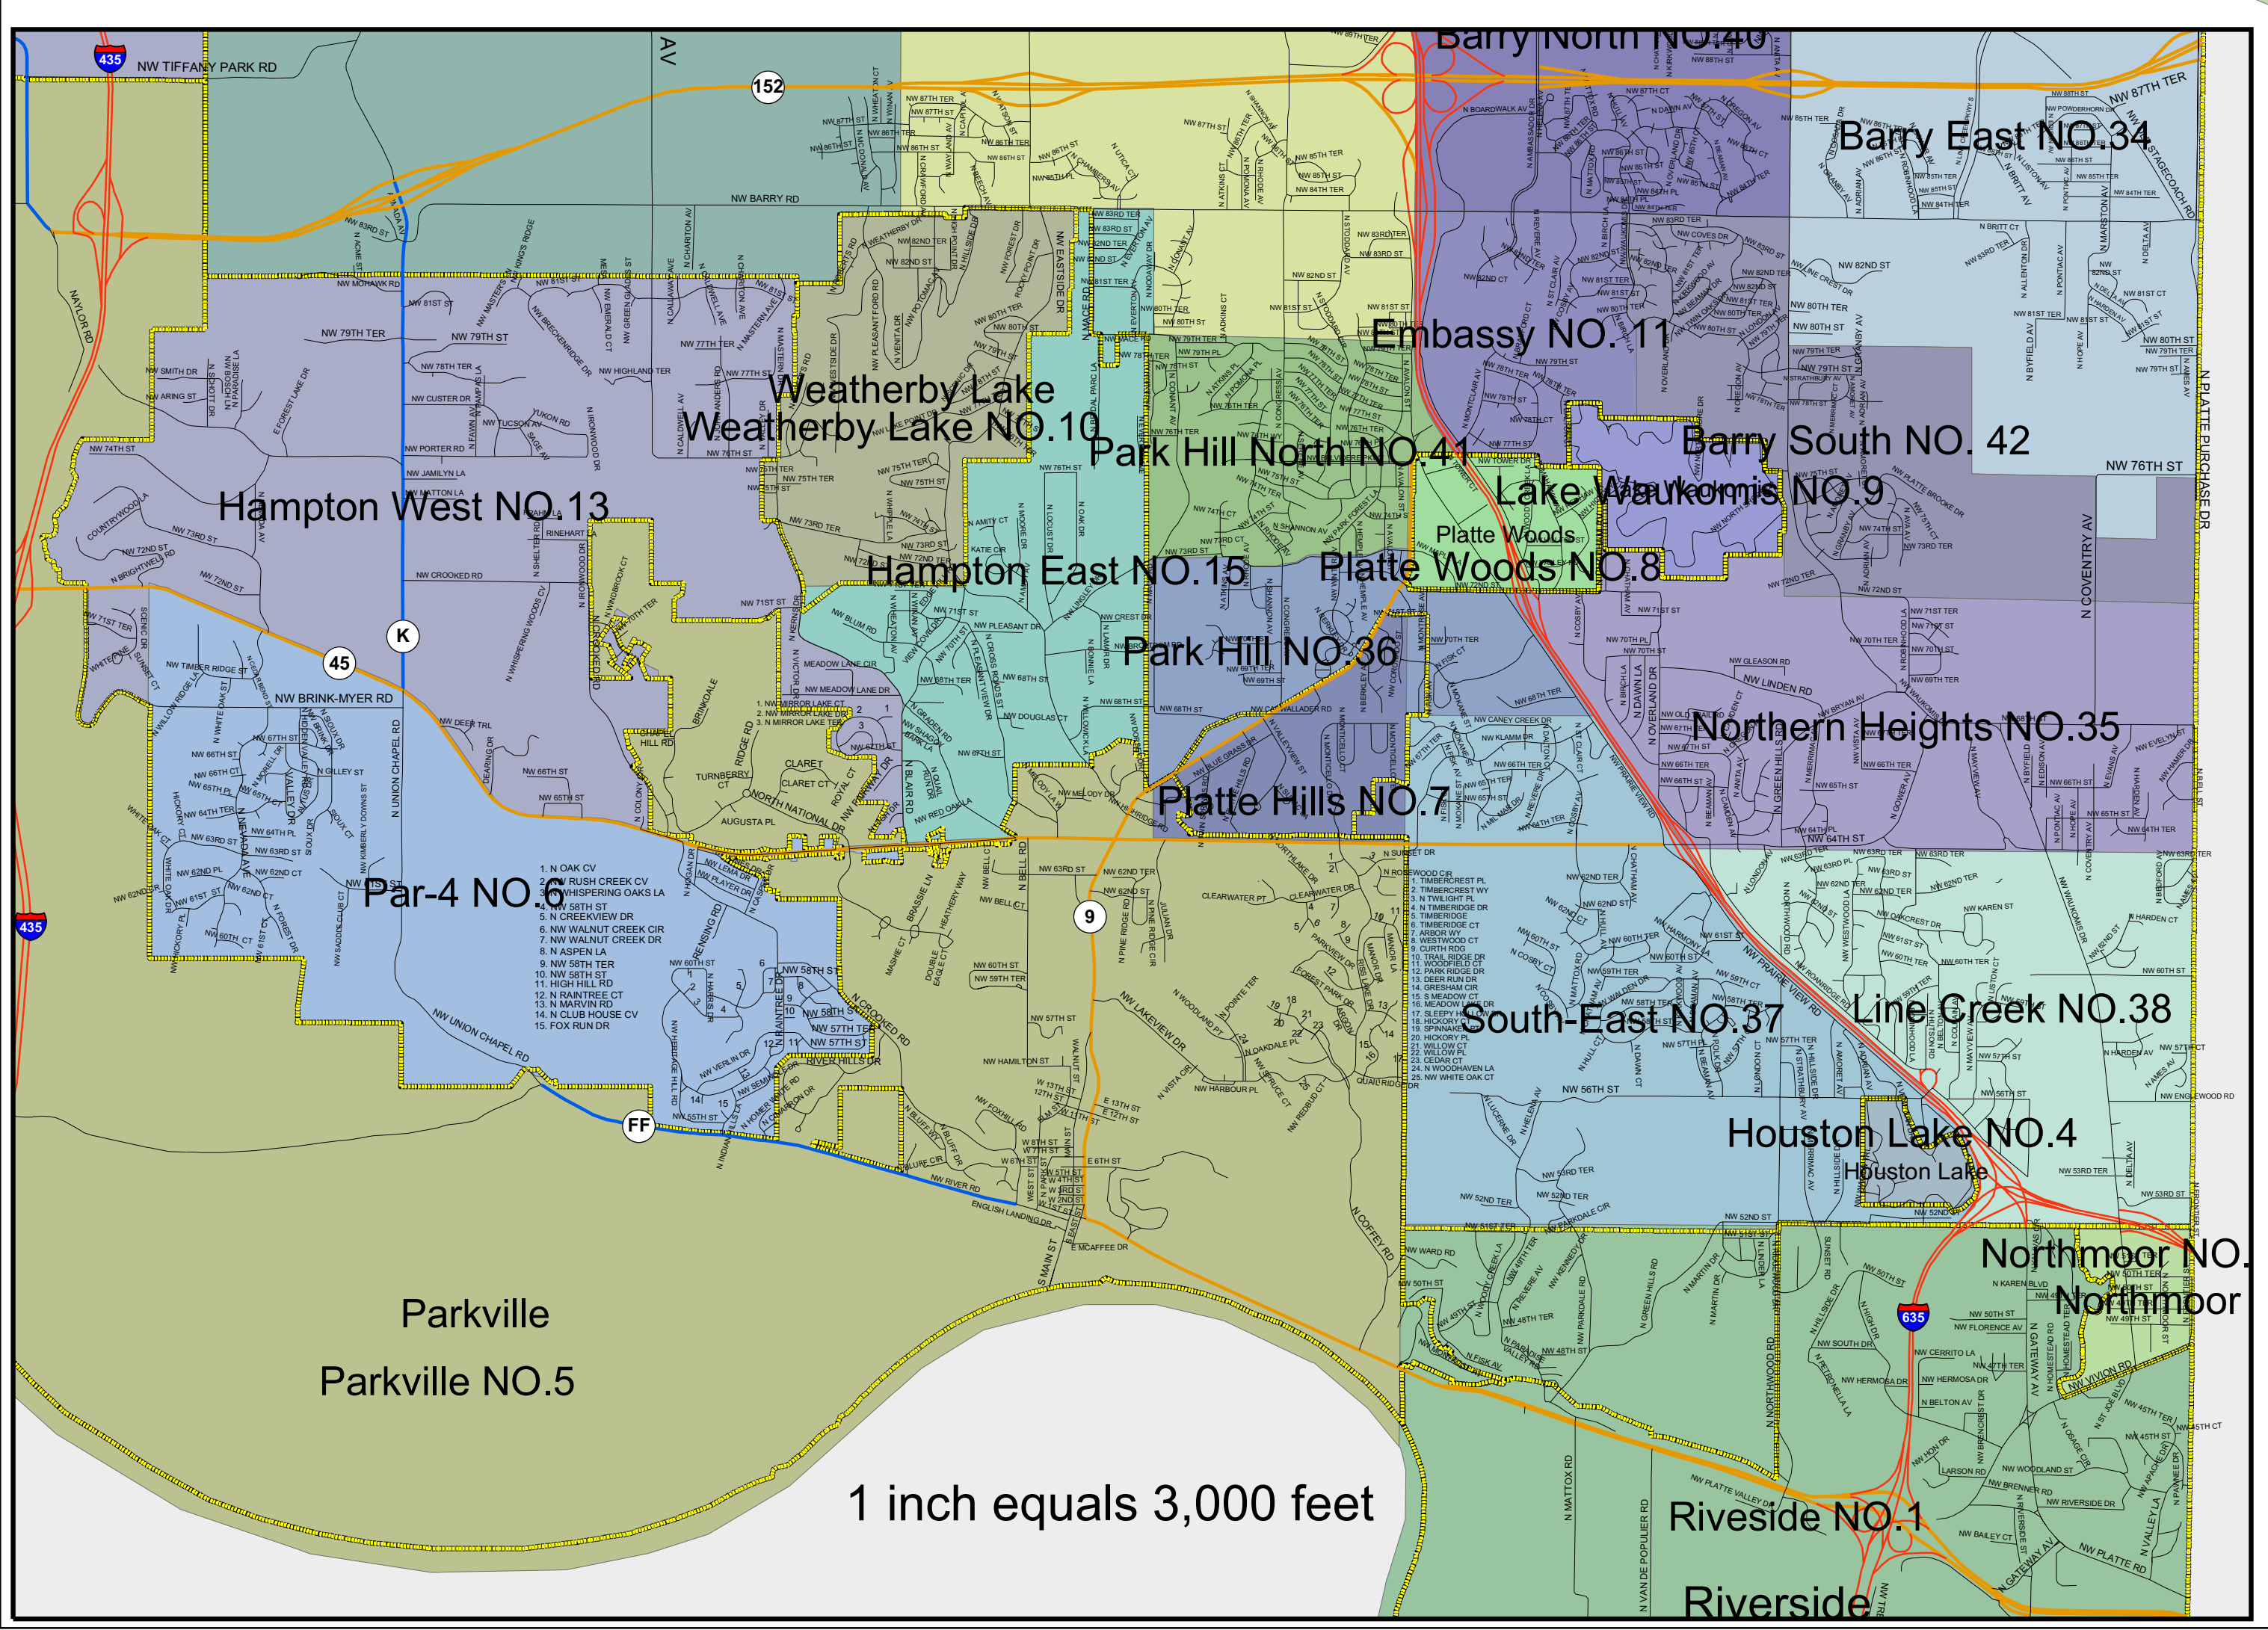

Platte County Missouri VOTING PRECINCTS

1 inch equals 3,000 feet